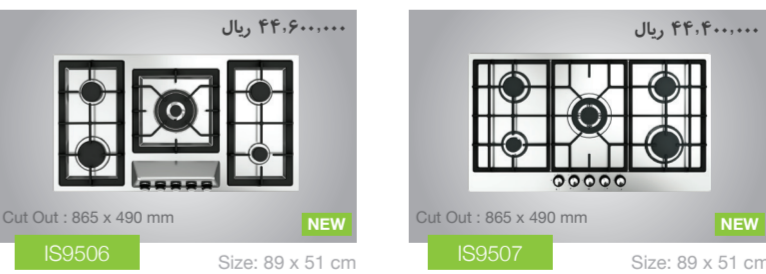

#آشپزخانه‌از نو

Version 1400.05.00