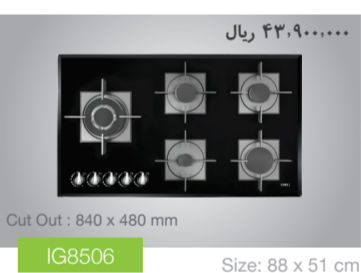

#آشپزخانه‌از نو

Version 1400.05.00