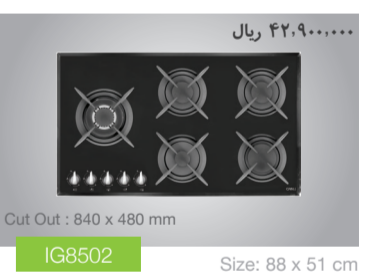

#آشپزخانه‌از نو

Version 1400.05.00