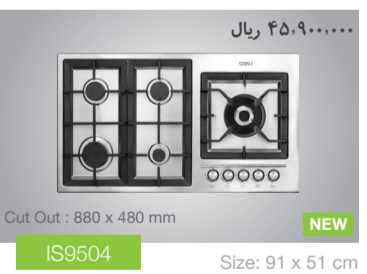

#آشپزخانه‌از نو

Version 1400.05.00