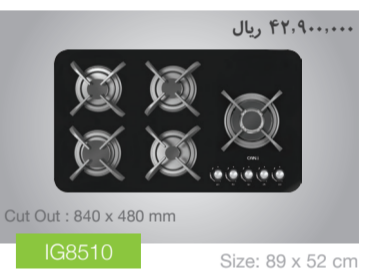

#آشپزخانه‌از نو

Version 1400.05.00