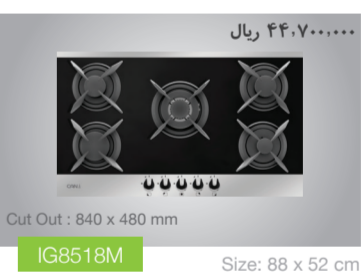

#آشپزخانه‌از نو

Version 1400.05.00