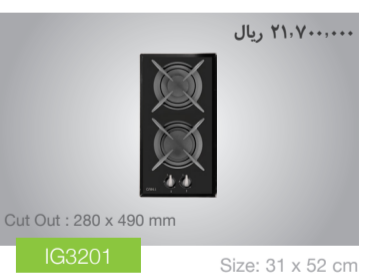

#آشپزخانه‌از نو

Version 1400.05.00