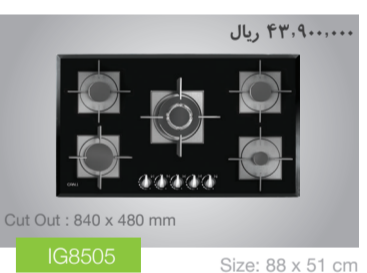

#آشپزخانه‌از نو

Version 1400.05.00