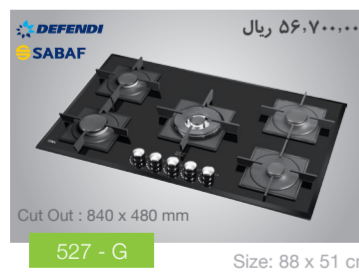

آسا گروپ تضمین کننده ی مطمئن کیفیت خدمات ارائه شده ی شماست