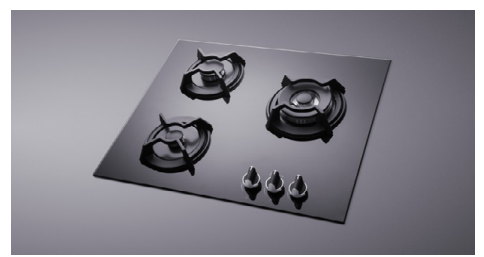

KITCHEN APPLIANCES

Every once in a while, a new
technology, an old problem, and a
big idea turn
into an innovation.

DEFENDI

MG 0014

ابعاد: ۶۲۰×۵۲۰ میلی‌متر

DEFENDI

MG 004

ابعاد: ۶۲۰×۵۲۰ میلی‌متر