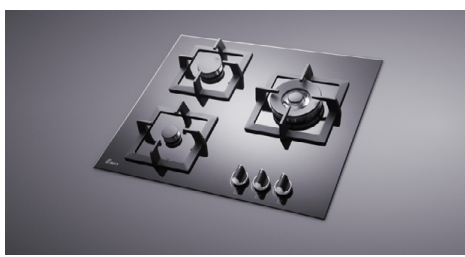

DEFENDI

MG 004

ابعاد: ۶۲۰×۵۲۰ میلی‌متر